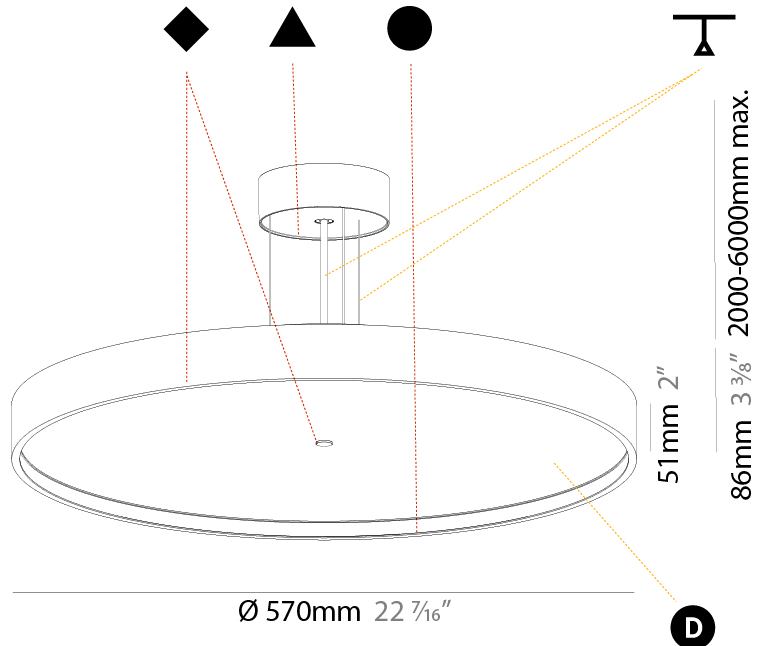

GENERAL

Series: Sign Diva
Subseries: Sign Diva Korona
Partner: Prolicht
Division: Architectural
Installation: Suspension
Product Type: Pendant
Mounting Location: Ceiling
Light Distribution: Direct

PHYSICAL

Shape: Round
Diameter (mm): 570
Diameter (in): 22 ⁷/₁₆"
Height (mm): 86
Height (in): 3 ³/₈"
Weight (kg): 8.067
Weight (lbs): 17.78

Diffuser: PMMA - Opal / Micro-Prism / Sparkling Secret / Vintage Industrial

Fixture Finish: SSR / BKV / CWI / CRY / HAB / UFT / ITA / RUA / FTG / MYG / LOD / PUS / FRO / FUP / KIA / POP / BLS / SPG / MEY / GOH / CHC / COM / ABZ / JAG / OBR / MOS / ROR

Fixture Material: PMMA / Extruded Aluminum / Steel

Cable Details: 2000mm/78 3/4" or 6000mm/236 1/4" Transparent Cable

ELECTRICAL

Lamp Type: LED (Zhaga Standard)
Input Wattage (W): 49
Total Output Wattage (W): 46.9
Dimming: Tri-Mode (Non-Dimming and Phase Dimming (120Vac only) and 0-10V Dimming)
Driver Included: Yes
Driver Location: Integrated
Driver Type: Constant Current - Universal
Driver Class: Class 2
Input Voltage (V): 120 - 277
Constant Current (MA): 350

LED

Color Temperature (°K): 2700 / 3000 / 3500 / 4000
Max. Delivered Lumen (lm): 4978 / 5337 / 5384 / 5494
Nominal Lumen (lm): 6199 / 6646 / 6705 / 6842
CRI: >90 CRI
Lamp Life (hrs): 50000

OPTICAL

RATINGS AND CERTIFICATIONS

Certified By: Certified for North American Standards
IP rating: IP20