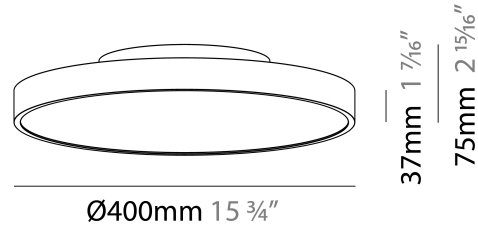

GENERAL

Series: Sign Diva
Subseries: Sign Diva
Partner: Prolicht
Division: Architectural
Installation: Surface
Product Type: Ceiling Surface
Mounting Location: Ceiling
Light Distribution: Direct / Indirect

PHYSICAL

Shape: Round
Diameter (mm): 400
Diameter (in): 15 3/4
Height (mm): 75
Height (in): 2 15/16
Weight (kg): 2.302
Weight (lbs): 5.075
Diffuser: Direct - PMMA - Opal/Micro-Prism/Sparkling Secret/Vintage Industrial with Shine Ring / Indirect - White/Yellow/Orange/Red/Blue/Green
Fixture Finish: SSR / BKV / CWI / CRY / HAB / UFT / ITA / RUA / FTG / MYG / LOD / PUS / FRO / FUP / KIA / POP / BLS / SPG / MEY / GOH / CHC / COM / ABZ / JAG / OBR / MOS / ROR
Fixture Material: PMMA / Extruded Aluminum / Steel

ELECTRICAL

Lamp Type: LED (Zhaga Standard)
Input Wattage (W): 19.8
Total Output Wattage (W): 16
Dimming: Tri-Mode (Non-Dimming and Phase Dimming (120Vac only) and 0-10V Dimming)
Driver Included: Yes
Driver Location: Integrated
Driver Type: Constant Current - Universal
Driver Class: Class 2
Input Voltage (V): 120 - 277
Constant Current (MA): 500

LED

Color Temperature (*K): 3000 / 3500 / 4000
Max. Delivered Lumen (lm): 2280 / 2313 / 2360
CRI: >90 CRI
Lamp Life (hrs): 50000

OPTICAL

RATINGS AND CERTIFICATIONS

Certified By: Certified for North American Standards
IP rating: IP20