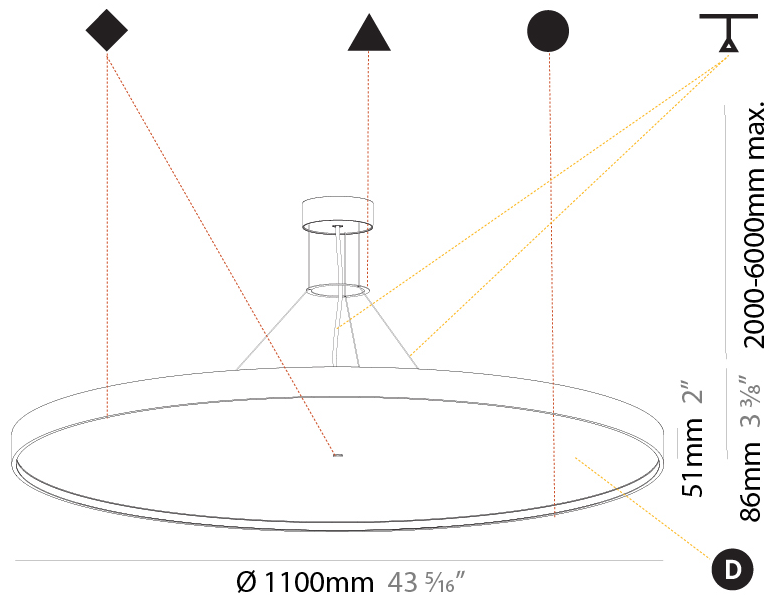

GENERAL

Series: Sign Diva
Subseries: Sign Diva Korona
Partner: Prolicht
Division: Architectural
Installation: Suspension
Product Type: Pendant
Mounting Location: Ceiling
Light Distribution: Direct / Indirect

PHYSICAL

Shape: Round
Diameter (mm): 1100
Diameter (in): 43 ⁵/₁₆"
Height (mm): 86
Height (in): 3 ³/₈"
Max. Overall Height (mm): 2086
Max. Overall Height (in): 82 ¹/₈"
Weight (kg): 21.027
Weight (lbs): 46.36
Diffuser: [PMMA - Opal](#) / [Micro-Prism](#) / [Sparkling Secret](#) / [Vintage Industrial](#)
Fixture Finish: [SSR / BKV / CWI / CRY / HAB / UFT / ITA / RUA / FTG / MYG / LOD / PUS / FRO / FUP / KIA / POP / BLS / SPG / MEY / GOH / CHC / COM / ABZ / JAG / OBR / MOS / ROR](#)
Fixture Material: [PMMA](#) / [Extruded Aluminum](#) / [Steel](#)
Cable Details: [2000mm](#) or [6000mm](#) Transparent Cable

ELECTRICAL

Lamp Type: LED (Zhaga Standard)
Input Wattage (W): 170
Total Output Wattage (W): 135 / 24
Dimming: [Tri-Mode (Non-Dimming and Phase Dimming (120Vac only) and 0-10V Dimming)](#)
Driver Included: Yes
Driver Location: Integrated
Driver Type: Constant Current - Universal
Driver Class: Class 2
Input Voltage (V): 120 - 277
Constant Current (MA): 600 / 350

LED

Color Temperature (°K): [2700](#) / [3000](#) / [3500](#) / [4000](#)
Max. Delivered Lumen (lm): [17378](#) / [18180](#) / [20741](#) / [21164](#)
Nominal Lumen (lm): [22701](#) / [23749](#) / [27094](#) / [27647](#)
CRI: >90 CRI
Lamp Life (hrs): 50000

OPTICAL

RATINGS AND CERTIFICATIONS

Certified By: Certified for North American Standards
IP rating: IP20