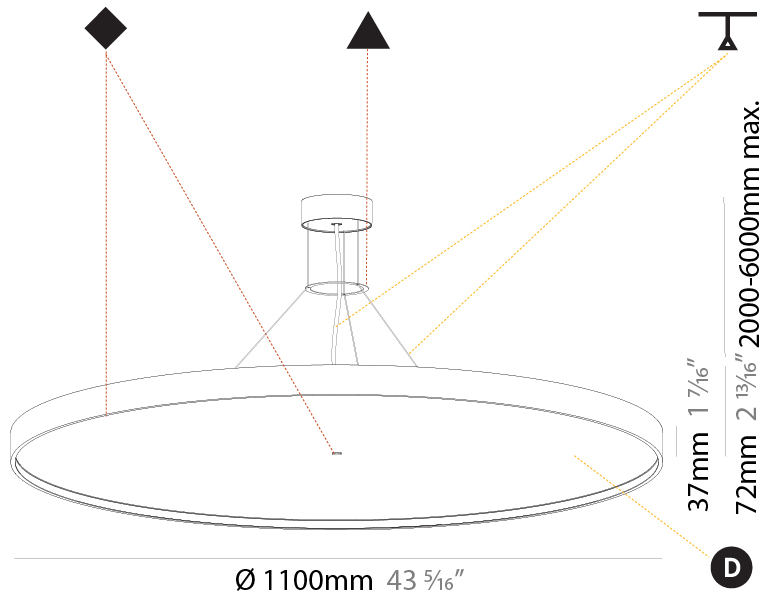

GENERAL

Series: Sign Diva
Subseries: Sign Diva
Partner: Prolicht
Division: Architectural
Installation: Suspension
Product Type: Pendant
Mounting Location: Ceiling
Light Distribution: Direct / Indirect

PHYSICAL

Shape: Round
Diameter (mm): 1100
Diameter (in): 43 ⁵/₁₆"
Height (mm): 72
Height (in): 2 ¹³/₁₆"
Weight (kg): 20.78
Weight (lbs): 45.81
Diffuser: PMMA - Opal / Micro-Prism / Sparkling Secret / Vintage Industrial
Fixture Finish: SSR / BKV / CWI / CRY / HAB / UFT / ITA / RUA / FTG / MYG / LOD / PUS / FRO / FUP / KIA / POP / BLS / SPG / MEY / GOH / CHC / COM / ABZ / JAG / OBR / MOS / ROR
Fixture Material: PMMA / Extruded Aluminum / Steel
Cable Details: 2000mm/78 3/4" or 6000mm/236 1/4" Transparent Cable

ELECTRICAL

Lamp Type: LED (Zhaga Standard)
Input Wattage (W): 169.4 / 28.6
Total Output Wattage (W): 135 / 24
Dimming: Tri-Mode (Non-Dimming and Phase Dimming (120Vac only) and 0-10V Dimming)
Driver Included: Yes
Driver Location: Integrated
Driver Type: Constant Current - Universal
Driver Class: Class 2
Input Voltage (V): 120 - 277
Constant Current (MA): 600 / 350

LED

Color Temperature (*K): 2700 / 3000 / 3500 / 4000
Max. Delivered Lumen (lm): 20030 / 20610 / 21050 / 21480
CRI: >90 CRI
Lamp Life (hrs): 50000

OPTICAL

RATINGS AND CERTIFICATIONS

Certified By: Certified for North American Standards
IP rating: IP20

PROJECT
TYPE
SPECIFIER
QUANTITY
DATE