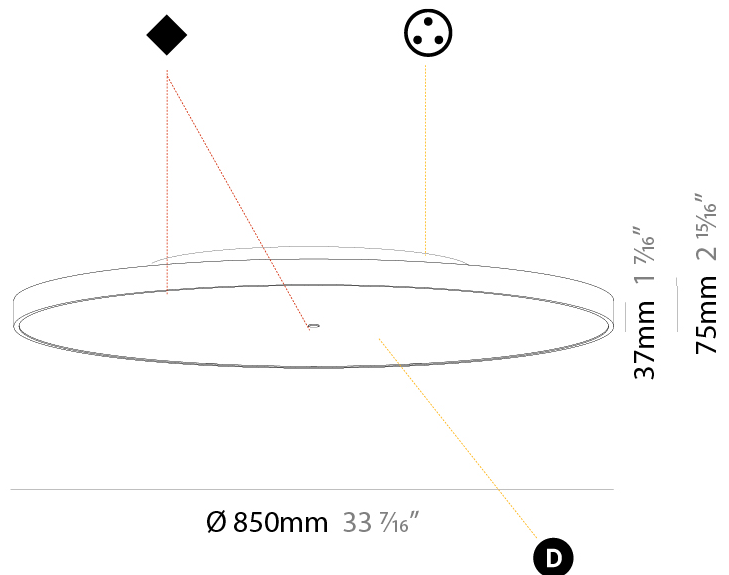

GENERAL

Series: Sign Diva
Subseries: Sign Diva
Partner: Prolicht
Division: Architectural
Installation: Surface
Product Type: Ceiling Surface
Mounting Location: Ceiling
Light Distribution: Direct / Indirect

PHYSICAL

Shape: Round
Diameter (mm): 850
Diameter (in): 33 ⁷/₁₆
Height (mm): 75
Height (in): 2 ¹⁵/₁₆
Weight (kg): 12.906
Weight (lbs): 28.453
Diffuser: Direct - PMMA - Opal/Micro-Prism/Sparkling Secret/Vintage Industrial with Shine Ring / Indirect - White/Yellow/Orange/Red/Blue/Green
Fixture Finish: SSR / BKV / CWI / CRY / HAB / UFT / ITA / RUA / FTG / MYG / LOD / PUS / FRO / FUP / KIA / POP / BLS / SPG / MEY / GOH / CHC / COM / ABZ / JAG / OBR / MOS / ROR
Fixture Material: PMMA / Extruded Aluminum / Steel

ELECTRICAL

Lamp Type: LED (Zhaga Standard)
Input Wattage (W): 96.8
Total Output Wattage (W): 76.8
Dimming: Tri-Mode (Non-Dimming and Phase Dimming (120Vac only) and 0-10V Dimming)
Driver Included: Yes
Driver Location: Integrated
Driver Type: Constant Current - Universal
Driver Class: Class 2
Input Voltage (V): 120 - 277
Constant Current (MA): 600

LED

Color Temperature (°K): 3000 / 3500 / 4000
Max. Delivered Lumen (lm): 11160 / 11388 / 11620
CRI: >90 CRI
Lamp Life (hrs): 50000

OPTICAL

RATINGS AND CERTIFICATIONS

Certified By: Certified for North American Standards
IP rating: IP20

PROJECT
TYPE
SPECIFIER
QUANTITY
DATE