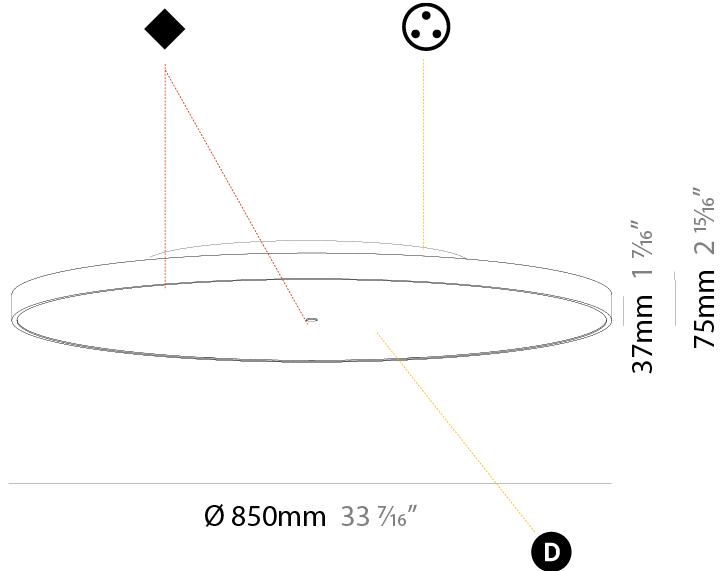

GENERAL

Series: Sign Diva
Subseries: Sign Diva Korona
Partner: Prolicht
Division: Architectural
Installation: Surface
Product Type: Ceiling Surface
Mounting Location: Ceiling
Light Distribution: Direct / Indirect

PHYSICAL

Shape: Round
Diameter (mm): 850
Diameter (in): 33 7/16
Height (mm): 89
Height (in): 3 1/2
Weight (kg): 13.283
Weight (lbs): 29.284
Diffuser: Direct - PMMA - Opal/Micro-Prism/Sparkling Secret/Vintage Industrial / Indirect - White/Yellow/Orange/Red/Blue/Green
Fixture Finish: SSR / BKV / CWI / CRY / HAB / UFT / ITA / RUA / FTG / MYG / LOD / PUS / FRO / FUP / KIA / POP / BLS / SPG / MEY / GOH / CHC / COM / ABZ / JAG / OBR / MOS / ROR
Fixture Material: PMMA / Extruded Aluminum / Steel

ELECTRICAL

Lamp Type: LED (Zhaga Standard)
Input Wattage (W): 96.8
Total Output Wattage (W): 76.8
Dimming: Tri-Mode (Non-Dimming and Phase Dimming (120Vac only) and 0-10V Dimming)
Driver Included: Yes
Driver Location: Integrated
Driver Type: Constant Current - Universal
Driver Class: Class 2
Input Voltage (V): 120 - 277
Constant Current (MA): 600

LED

Color Temperature (°K): 3000 / 3500 / 4000
Max. Delivered Lumen (lm): 11160 / 11388 / 11620
CRI: >90 CRI
Lamp Life (hrs): 50000

OPTICAL

RATINGS AND CERTIFICATIONS

Certified By: Certified for North American Standards
IP rating: IP20

PROJECT
TYPE
SPECIFIER
QUANTITY
DATE