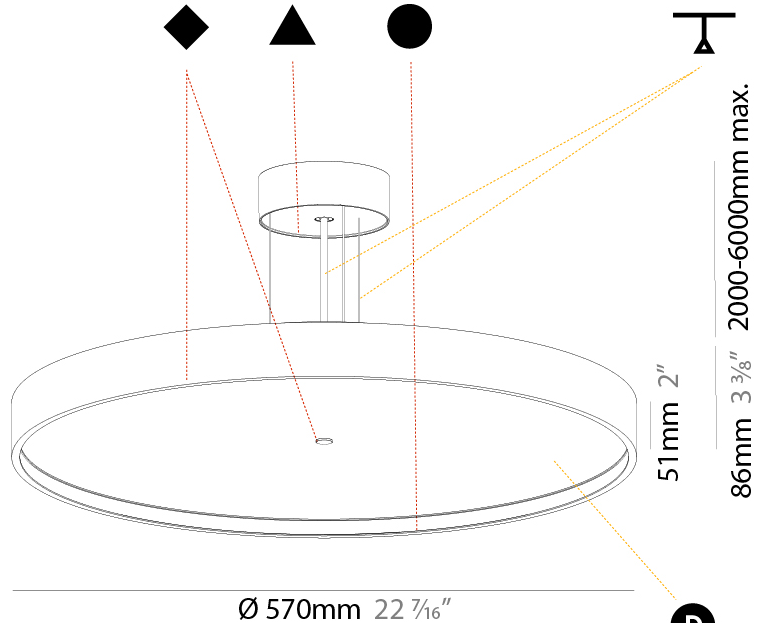

GENERAL

Series: Sign Diva
Subseries: Sign Diva Korona
Partner: Prolicht
Division: Architectural
Installation: Suspension
Product Type: Pendant
Mounting Location: Ceiling
Light Distribution: Direct / Indirect

PHYSICAL

Shape: Round
Diameter (mm): 570
Diameter (in): 22 7/16
Height (mm): 86
Height (in): 3 3/8
Weight (kg): 8.812
Weight (lbs): 19.43
Diffuser: PMMA - Opal / Micro-Prism / Sparkling Secret / Vintage Industrial
Fixture Finish: SSR / BKV / CWI / CRY / HAB / UFT / ITA / RUA / FTG / MYG / LOD / PUS / FRO / FUP / KIA / POP / BLS / SPG / MEY / GOH / CHC / COM / ABZ / JAG / OBR / MOS / ROR
Fixture Material: PMMA / Extruded Aluminum / Steel
Cable Details: 2000mm/78 3/4" or 6000mm/236 1/4" Transparent Cable

ELECTRICAL

Lamp Type: LED (Zhaga Standard)
Input Wattage (W): 67
Total Output Wattage (W): 60.9
Dimming: Tri-Mode (Non-Dimming and Phase Dimming (120Vac only) and 0-10V Dimming)
Driver Included: Yes
Driver Location: Integrated
Driver Type: Constant Current - Universal
Driver Class: Class 2
Input Voltage (V): 120 - 277
Constant Current (MA): 350

LED

Color Temperature (°K): 2700 / 3000 / 3500 / 4000
Max. Delivered Lumen (lm): 6632 / 6728 / 6812 / 6951
Nominal Lumen (lm): 9097 / 9229 / 9344 / 9535
CRI: >90 CRI
Lamp Life (hrs): 50000

OPTICAL

RATINGS AND CERTIFICATIONS

Certified By: Certified for North American Standards
IP rating: IP20