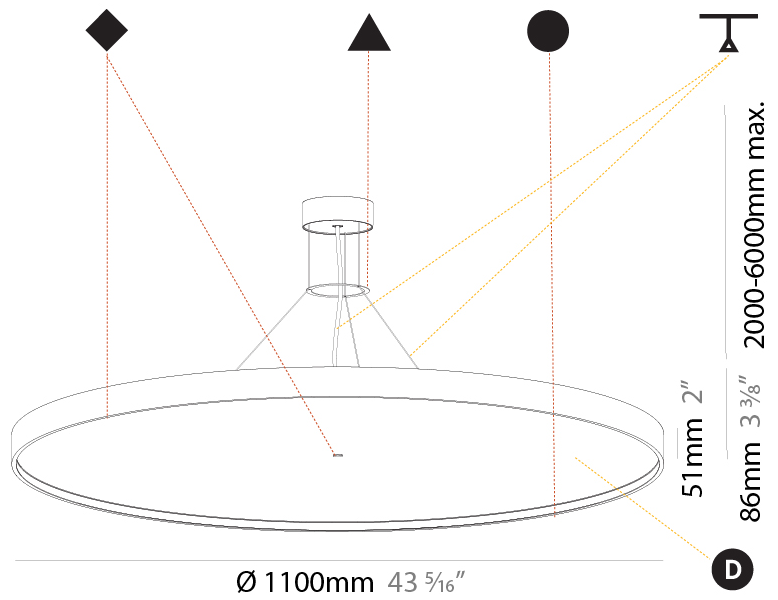

GENERAL

Series: Sign Diva
Subseries: Sign Diva Korona
Partner: Prolicht
Division: Architectural
Installation: Suspension
Product Type: Pendant
Mounting Location: Ceiling
Light Distribution: Direct

PHYSICAL

Shape: Round
Diameter (mm): 1100
Diameter (in): 43 ⁵/₁₆"
Height (mm): 86
Height (in): 3 ³/₈"
Max. Overall Height (mm): 2086
Max. Overall Height (in): 82 ¹/₈"
Weight (kg): 19.986
Weight (lbs): 44.06
Diffuser: PMMA - Opal / Micro-Prism / Sparkling Secret / Vintage Industrial
Fixture Finish: SSR / BKV / CWI / CRY / HAB / UFT / ITA / RUA / FTG / MYG / LOD / PUS / FRO / FUP / KIA / POP / BLS / SPG / MEY / GOH / CHC / COM / ABZ / JAG / OBR / MOS / ROR
Fixture Material: PMMA / Extruded Aluminum / Steel
Cable Details: 2000mm or 6000mm Transparent Cable

ELECTRICAL

Lamp Type: LED (Zhaga Standard)
Input Wattage (W): 145
Total Output Wattage (W): 135
Dimming: Tri-Mode (Non-Dimming and Phase Dimming (120Vac only) and 0-10V Dimming)
Driver Included: Yes
Driver Location: Integrated
Driver Type: Constant Current - Universal
Driver Class: Class 2
Input Voltage (V): 120 - 277
Constant Current (MA): 600

LED

Color Temperature (°K): 2700 / 3000 / 3500 / 4000
Max. Delivered Lumen (lm): 15931 / 17172 / 19937 / 20344
Nominal Lumen (lm): 18837 / 20305 / 23575 / 24056
CRI: >90 CRI
Lamp Life (hrs): 50000

OPTICAL

RATINGS AND CERTIFICATIONS

Certified By: Certified for North American Standards
IP rating: IP20