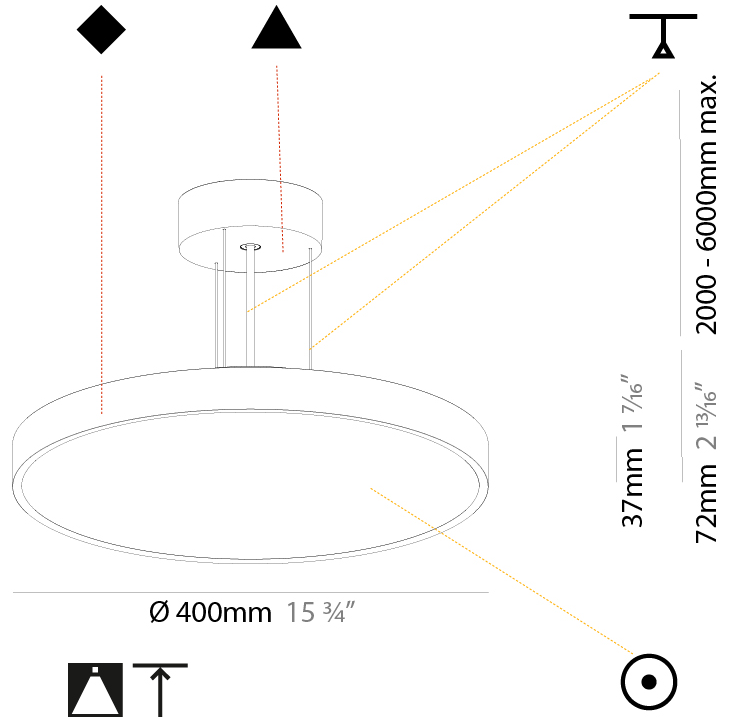

GENERAL

Series: Sign Diva
Subseries: Sign Diva
Partner: Prolicht
Division: Architectural
Installation: Suspension
Product Type: Pendant
Mounting Location: Ceiling
Light Distribution: Direct

PHYSICAL

Shape: Round
Diameter (mm): 400
Diameter (in): 15 3/4
Height (mm): 72
Height (in): 2 13/16
Max. Overall Height (mm): 2072
Max. Overall Height (in): 81 3/16
Weight (kg): 2.972
Weight (lbs): 6.55
Diffuser: PMMA - Opal / Micro-Prism / Sparkling Secret / Vintage Industrial with Shine Ring
Fixture Finish: SSR / BKV / CWI / CRY / HAB / UFT / ITA / RUA / FTG / MYG / LOD / PUS / FRO / FUP / KIA / POP / BLS / SPG / MEY / GOH / CHC / COM / ABZ / JAG / OBR / MOS / ROR
Fixture Material: PMMA / Extruded Aluminum / Steel
Cable Details: 2000mm or 6000mm Transparent Cable

ELECTRICAL

Lamp Type: LED (Zhaga Standard)
Input Wattage (W): 19.8
Total Output Wattage (W): 16
Dimming: Tri-Mode (Non-Dimming and Phase Dimming (120Vac only) and 0-10V Dimming)
Driver Included: Yes
Driver Location: Integrated
Driver Type: Constant Current - Universal
Driver Class: Class 2
Input Voltage (V): 120 - 277
Constant Current (MA): 500

LED

Color Temperature (°K): 2700 / 3000 / 3500 / 4000
Max. Delivered Lumen (lm): 1160 / 1733 / 1741 / 1776
CRI: >90 CRI
Lamp Life (hrs): 50000

OPTICAL

RATINGS AND CERTIFICATIONS

Certified By: Certified for North American Standards
IP rating: IP20

A